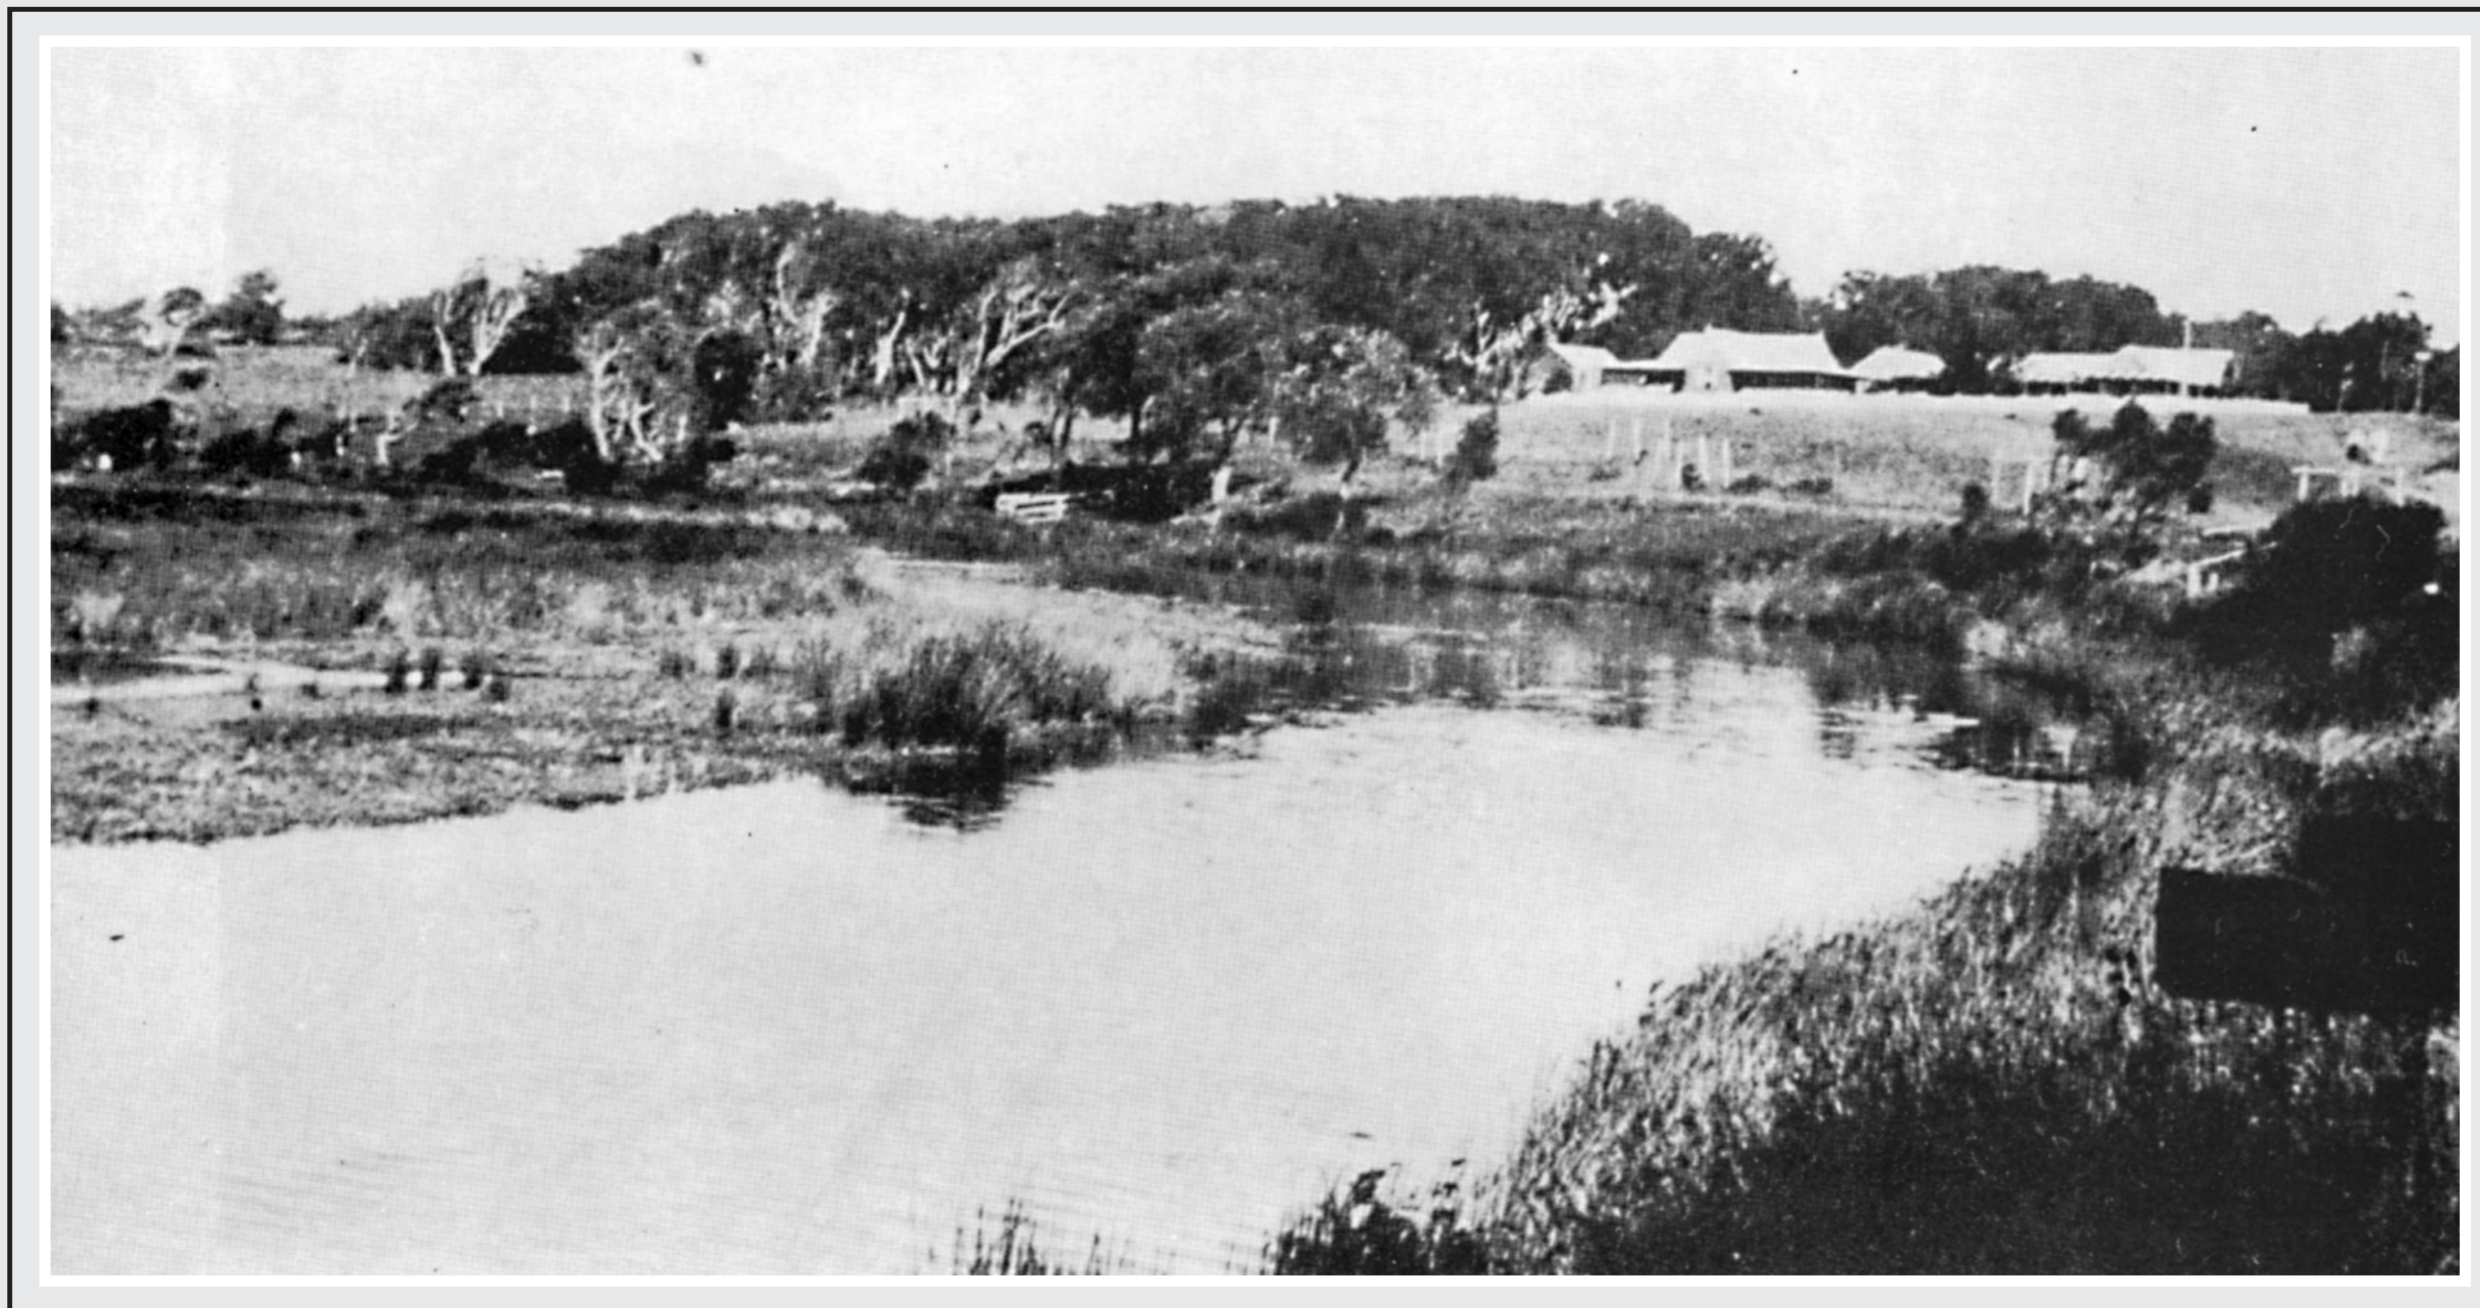

# ORIGINAL SOUTH CHANNEL

Following the success of Dunleith Guest House at The Entrance North, Henry and Adella Dening established Bayview Guest House in 1900 on the bank of part of the southern channel. This has now been reclaimed and is now the Memorial Park.